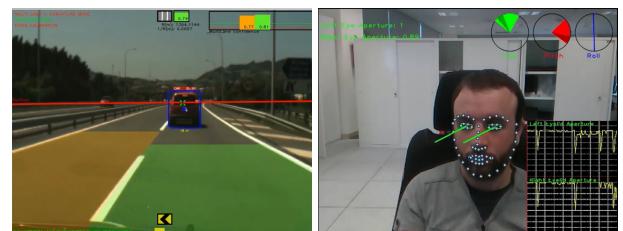

Application Domains

Advanced Driver Assistance Systems

- Lane Detection and Modelling
- Vehicle Detection and Classification
- Traffic Sign Recognition
- Pedestrian Detection
- Driver Status Monitoring
- Simultaneous Localisation and Mapping (SLAM)

Smart Infrastructure

- Non-Intrusive Vehicle Counting and Classification
- Traffic Understanding and Early Event Detection
- People Behaviour Tracking
- Multi-camera Analysis for Large Infrastructures
- 3D Inference Based on Perspective Analysis