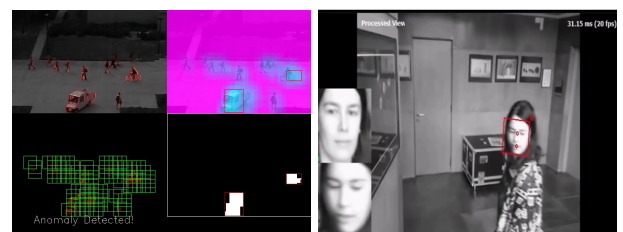

Safety and Security

- Anomaly Detection in Critical Infrastructures
- Real-time Face Recognition
- Individual Re-identification Using Body Features
- Semantic Analysis for Complex Event Detection