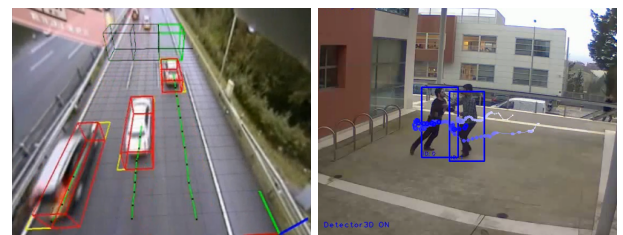

Application Domains

Advanced Driver Assistance Systems

- Lane Detection and Modelling
- Vehicle Detection and Classification
- Traffic Sign Recognition
- Pedestrian Detection
- Driver Status Monitoring
- Simultaneous Localisation and Mapping (SLAM)

Smart Infrastructure

- Non-Intrusive Vehicle Counting and Classification
- Traffic Understanding and Early Event Detection
- People Behaviour Tracking
- Multi-camera Analysis for Large Infrastructures
- 3D Inference Based on Perspective Analysis